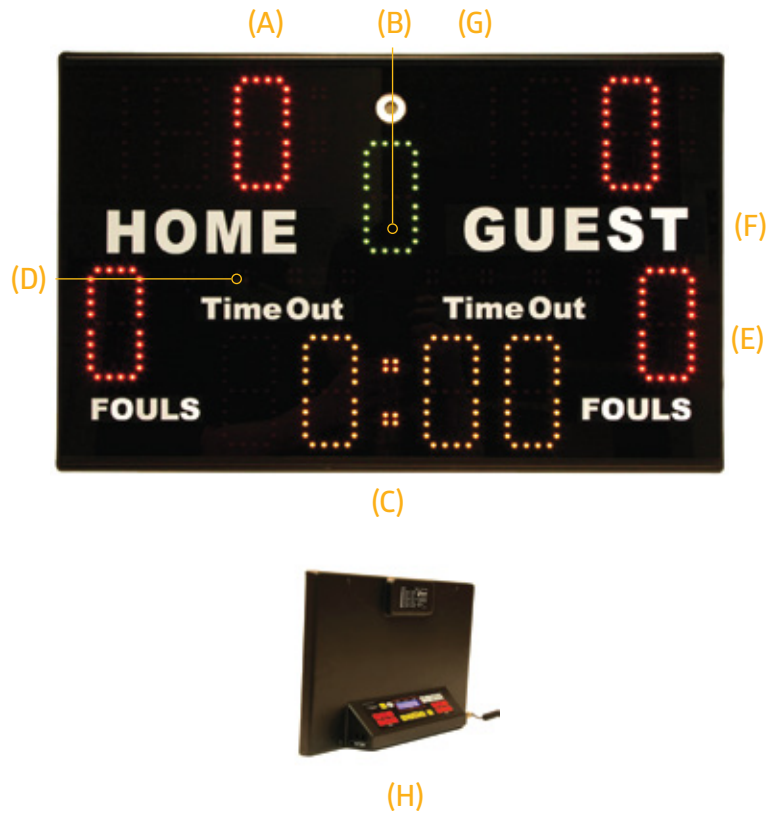

ECONOMIC MULTISPORT SCOREBOARD WITH TOUCHSCREEN SCOREPAD

With 30m optimum viewing distance using 9cm high LED display. PS-M is an electronic multisport portable scoreboard ideal for many sports, such as: basketball, volleyball, five-a-side football, water polo, kick-boxing, and table tennis.

SUPPORTED SPORTS

Basketball - Netball - Handball - Volleyball - Boxing - Wrestling - Water polo
Tennis - Table Tennis - Badminton - Ice Hockey - 5-a-side football - Futsal

FEATURES

- 👁️ 30m max. viewing distance
- 90mm high LED score display
- Light, resistant and easily transportable
- Integrated console
- Multisport programme

TECHNICAL DATA

Dimensions:	L550 x H350 x D95mm
Weight:	3.6kg
Scoreboard construction:	Powder coated aluminium/polycarbonate
Optimal viewing distance:	30m
Viewing angle:	150°
Power supply:	100-240VAC, 50/60Hz
Communication:	Integrated Keyboard

W: www.sportserve.co.uk

E: sales@sportserve.co.uk

T: 0114 272 7733

DISPLAY DIMENSIONS

(A) Score:	3 red 90mm digits per team
(B) Period number:	90mm
(C) Game clock, local time or time-out timer:	90mm
(D) Time-out indicators:	5 green dots per team
(E) Penalty times/Team fouls:	1 red 90mm digit per team
(F) Fixed team names:	Home/Guests
(G) Possession indicator:	1 red dot per team
(H) Integrated scorepad:	