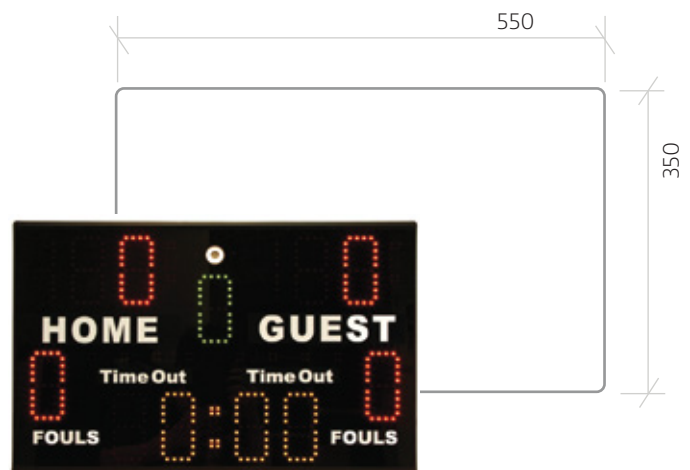

ECONOMIC MULTISPORT SCOREBOARD WITH TOUCHSCREEN SCOREPAD

With 30m optimum viewing distance using 9cm high LED display. PS-M is an electronic multisport portable scoreboard ideal for many sports, such as: basketball, volleyball, five-a-side football, water polo, kick-boxing, and table tennis.

SUPPORTED SPORTS

Basketball - Netball - Handball - Volleyball - Boxing - Wrestling - Water polo
Tennis - Table Tennis - Badminton - Ice Hockey - 5-a-side football - Futsal

FEATURES

- 👁️ 30m max. viewing distance
- 90mm high LED score display
- Light, resistant and easily transportable
- Integrated console
- Multisport programme

TECHNICAL DATA

Dimensions:	L550 x H350 x D95mm
Weight:	3.6kg
Scoreboard construction:	Powder coated aluminium/polycarbonate
Optimal viewing distance:	30m
Viewing angle:	150°
Power supply:	100-240VAC, 50/60Hz
Communication:	Integrated Keyboard

W: www.sportserve.co.uk

E: sales@sportserve.co.uk

T: 0114 272 7733

DISPLAY DIMENSIONS

(A) Score:	3 red 90mm digits per team
(B) Period number:	90mm
(C) Game clock, local time or time-out timer:	90mm
(D) Time-out indicators:	5 green dots per team
(E) Penalty times/Team fouls:	1 red 90mm digit per team
(F) Fixed team names:	Home/Guests
(G) Possession indicator:	1 red dot per team
(H) Integrated scorepad:	