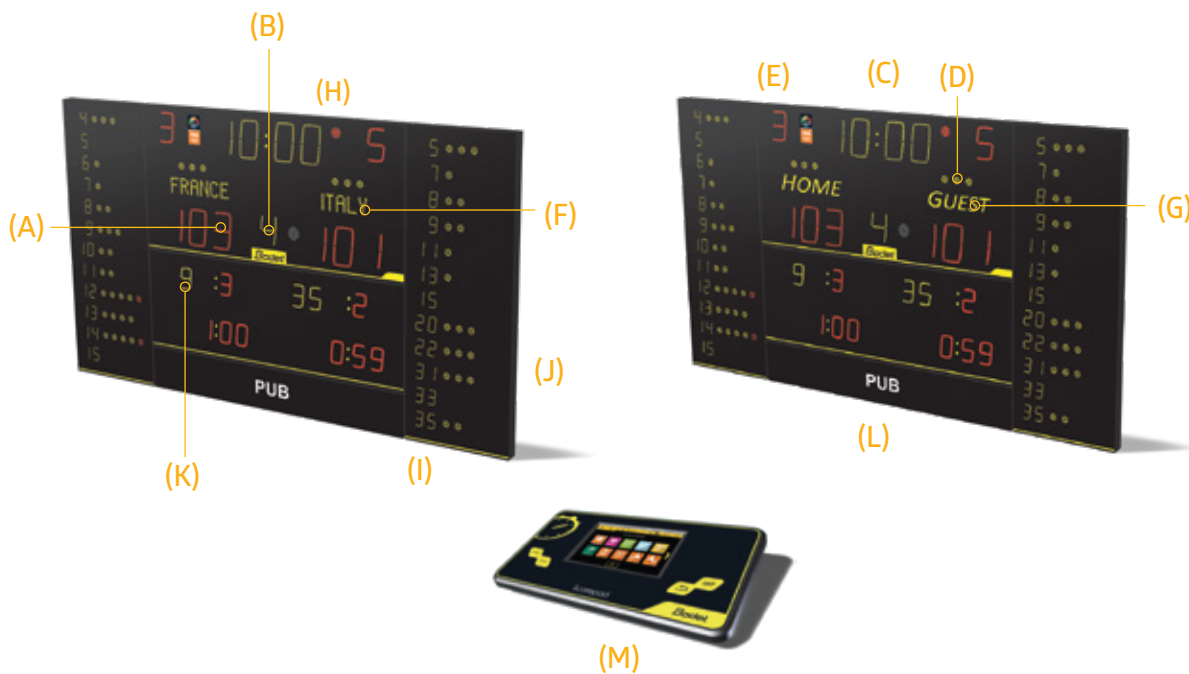

PROFESSIONAL MULTISPORT SCOREBOARD WITH TOUCHSCREEN SCOREPAD

With 120m optimum viewing distance using 25cm high LED display, the Bodet 8NT325-F10 Alpha and 8NT325-F10 are multi-sport wireless modular indoor systems, perfect for multi-court venues. Score display from 0-999 and programmable player numbers and individual fouls.

SUPPORTED SPORTS

Basketball (FIBA level 3) - Netball - Handball - Volleyball - Boxing - Wrestling - Water polo
Tennis - Table Tennis - Badminton - Ice Hockey - 5-a-side football - Futsal

FEATURES

- 120m max. viewing distance
- 25cm high LED score display
- Team names can be programmed from the Scorepad touchscreen keyboard (Alpha)
- Integrated horn (120dB at 1m)
- FIBA Level 3 approved
- Programmable Player Numbers
- Advertisement/Scrolling Messages

TECHNICAL DATA

Dimensions:	L3410 x H2000 x D65.5mm
Weight:	185 kg
Scoreboard construction:	Steel
Optimal viewing distance:	120m
Viewing angle:	160°
Power supply:	230V / 50-60Hz
Communication:	Keyboard/Scoreboard link by wire or HF radio

W: www.sportserve.co.uk

E: sales@sportserve.co.uk

T: 0114 272 7733

ALPHA / FIXED

LED SCOREBOARDS / PRO

DISPLAY DIMENSIONS

- (A) Score: 3 red 250mm digits per team
- (B) Period number: 150mm
- (C) Game clock, local time or time-out timer: 250mm
- (D) Time-out indicators: 3 yellow dots per team
- (E) Team Fouls: 150mm digit per team
- (F) Programmable team names: Max. 11 characters, 12cm per team
- (G) Fixed team names: Home/Guest 12cm
- (H) Clock stopped indicator: 1 Red Dot
- (I) Player Number: 2, 10cm digits per player
- (J) Individual fouls indicators: 4 yellow dots and 1 red dot per player
- (K) Penalty time count: 2 yellow/3 red 150mm digits per team
- (L) Advertisement
- (M) Multisport Touchscreen scorepad